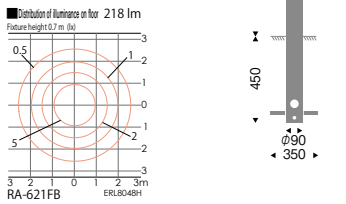

Fixture
ERL8048S
Pole <LED lamp sold separately>
L-223S
Weight: 2.7 kg

Fixture
ERL8049S
Pole <LED lamp sold separately>
L-223S
Weight: 2.7 kg

Fixture
ERL8050S
Pole <LED lamp sold separately>
L-223S
Weight: 2.8 kg

Fixture
ERL8048H
Pole <LED lamp sold separately>
L-223H
Weight: 2.7 kg

Fixture
ERL8048S
Pole <LED lamp sold separately>
L-222S
Weight: 2.0 kg

Fixture
ERL8049S
Pole <LED lamp sold separately>
L-222S
Weight: 2.0 kg