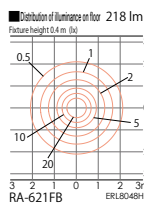

ERL8054H <LED lamp sold separately>
Weight: 1.6kg
Cabletyre cable with U cap (5m)
Grounding work required.

ERL8055H <LED lamp sold separately>
Weight: 1.7kg
Cabletyre cable with U cap (5m)
Grounding work required.