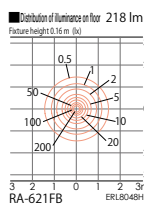

Fixture
ERL8049H
Pole <LED lamp sold separately>
L-223H
Weight: 2.7 kg

Fixture
ERL8050H
Pole <LED lamp sold separately>
L-223H
Weight: 2.8 kg

Fixture
ERL8049H
Pole <LED lamp sold separately>
L-222H
Weight: 2.0 kg

Fixture
ERL8050H
Pole <LED lamp sold separately>
L-222H
Weight: 2.1 kg

ERL8054H <LED lamp sold separately>
Weight: 1.6kg
Cabletyre cable with U cap (5m)
Grounding work required.

ERL8055H <LED lamp sold separately>
Weight: 1.7kg
Cabletyre cable with U cap (5m)
Grounding work required.