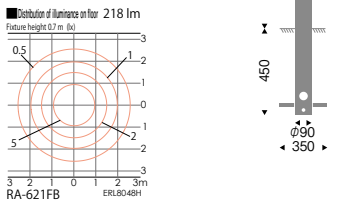

Fixture
ERL8048S
Pole <LED lamp sold separately>
L-223S
Weight: 2.7 kg

Fixture
ERL8049S
Pole <LED lamp sold separately>
L-223S
Weight: 2.7 kg

Fixture
ERL8050S
Pole <LED lamp sold separately>
L-223S
Weight: 2.8 kg

Fixture
ERL8048H
Pole <LED lamp sold separately>
L-223H
Weight: 2.7 kg

Fixture
ERL8048S
Pole <LED lamp sold separately>
L-222S
Weight: 2.0 kg

Fixture
ERL8049S
Pole <LED lamp sold separately>
L-222S
Weight: 2.0 kg