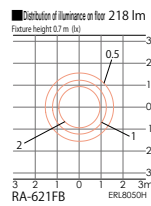

Fixture
ERL8049H
Pole <LED lamp sold separately>
L-223H
Weight: 2.7 kg

Fixture
ERL8050H
Pole <LED lamp sold separately>
L-223H
Weight: 2.8 kg

Fixture
ERL8049H
Pole <LED lamp sold separately>
L-222H
Weight: 2.0 kg