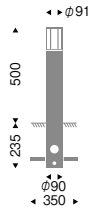

LED Lamp Disc 45x1 GU10 Lamp sold separately
Power consumption: 3.9W

Leather finish (dark grey)
Aluminium tube, die-cast aluminium
Opal frosted glass
Rain-resistant
Non-dimmable

Leather finish (dark grey)
Aluminium tube, die-cast aluminium
Frosted glass
Rain-resistant
Non-dimmable

Fixture
ERL8049H
Pole <LED lamp sold separately>
L-223H
Weight: 2.7 kg

Fixture
ERL8050H
Pole <LED lamp sold separately>
L-223H
Weight: 2.8 kg

Fixture
ERL8049H
Pole <LED lamp sold separately>
L-222H
Weight: 2.0 kg

Fixture
ERL8050H
Pole <LED lamp sold separately>
L-222H
Weight: 2.1 kg

ERL8054H <LED lamp sold separately>
Weight: 1.6kg
Cabletyre cable with U cap (5m)
Grounding work required.

ERL8055H <LED lamp sold separately>
Weight: 1.7kg
Cabletyre cable with U cap (5m)
Grounding work required.