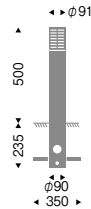

LED Lamp Disc 45x1 GU10 Lamp sold separately
Power consumption: 3.9W

Leather finish (dark grey)
Aluminium tube, die-cast aluminium
Opal frosted glass
Rain-resistant
Non-dimmable

Leather finish (dark grey)
Aluminium tube, die-cast aluminium
Frosted glass
Rain-resistant
Non-dimmable

Fixture
ERL8049H
Pole <LED lamp sold separately>
L-223H
Weight: 2.7 kg

Fixture
ERL8050H
Pole <LED lamp sold separately>
L-223H
Weight: 2.8 kg

Fixture
ERL8049H
Pole <LED lamp sold separately>
L-222H
Weight: 2.0 kg

Fixture
ERL8050H
Pole <LED lamp sold separately>
L-222H
Weight: 2.1 kg

ERL8054H <LED lamp sold separately>
Weight: 1.6kg
Cabletyre cable with U cap (5m)
Grounding work required.

ERL8055H <LED lamp sold separately>
Weight: 1.7kg
Cabletyre cable with U cap (5m)
Grounding work required.