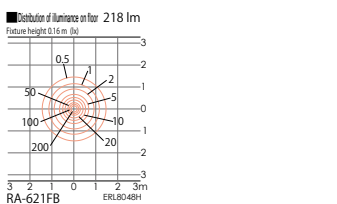

Product-specific LED lamp (LED Lamp Disc 45)

RA-620FB ¥4,500 (Diffusive light distribution 4000K 3.9W)

RA-621FB ¥4,500 (Diffusive light distribution 3000K 3.9W)

LED lamp (maintenance part, sold separately) ▶ **p.385**