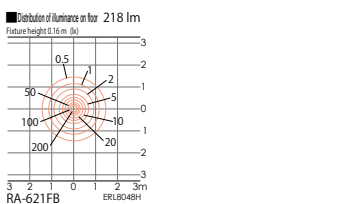

Product-specific LED lamp (LED Lamp Disc 45)

RA-620FB ¥4,500 (Diffusive light distribution 4000K 3.9W)

RA-621FB ¥4,500 (Diffusive light distribution 3000K 3.9W)

LED lamp (maintenance part, sold separately) ▶ **p.385**