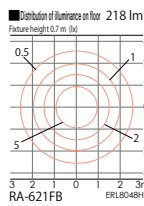

Fixture
ERL8049H
Pole <LED lamp sold separately>
L-223H
Weight: 2.7 kg

Fixture
ERL8050H
Pole <LED lamp sold separately>
L-223H
Weight: 2.8 kg

Fixture
ERL8049H
Pole <LED lamp sold separately>
L-222H
Weight: 2.0 kg