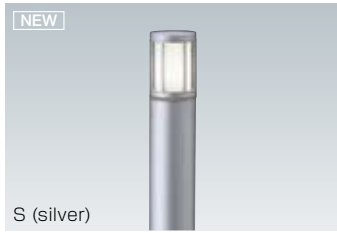

Disc LED Lamp GARDEN LIGHT

Garden Light

Disc LED Lamp 45 **Ra 85** Equivalent to 25W incandescent bulb See brightness correlation table on LED Catalog p. 197 Design registration pending

Eco Energy Efficient **220-240V** Rated service life of LED: 40,000 hours

Eco Energy Efficient **220-240V** Rated service life of LED: 40,000 hours

Eco Energy Efficient **220-240V** Rated service life of LED: 40,000 hours

Eco Energy Efficient **220-240V** Rated service life of LED: 40,000 hours

LED Lamp Disc 45x1 GU10 Lamp sold separately
Power consumption: 3.9W

LED Lamp Disc 45x1 GU10 Lamp sold separately
Power consumption: 3.9W

LED Lamp Disc 45x1 GU10 Lamp sold separately
Power consumption: 3.9W

LED Lamp Disc 45x1 GU10 Lamp sold separately
Power consumption: 3.9W

Metallic Finish (silver metallic)
Aluminium tube, die-cast aluminium
Opal frosted glass
Rain-resistant
Non-dimmable

Metallic Finish (silver metallic)
Aluminium tube, die-cast aluminium
Opal frosted glass
Rain-resistant
Non-dimmable

Metallic Finish (silver metallic)
Aluminium tube, die-cast aluminium
Frosted glass
Rain-resistant
Non-dimmable

Leather finish (dark grey)
Aluminium tube, die-cast aluminium
Opal frosted glass
Rain-resistant
Non-dimmable

Fixture
ERL8048S
Pole <LED lamp sold separately>
L-223S
Weight: 2.7 kg

Fixture
ERL8049S
Pole <LED lamp sold separately>
L-223S
Weight: 2.7 kg

Fixture
ERL8050S
Pole <LED lamp sold separately>
L-223S
Weight: 2.8 kg

Fixture
ERL8048H
Pole <LED lamp sold separately>
L-223H
Weight: 2.7 kg