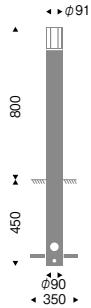

LED Lamp Disc 45x1 GU10 Lamp sold separately
Power consumption: 3.9W

LED Lamp Disc 45x1 GU10 Lamp sold separately
Power consumption: 3.9W

LED Lamp Disc 45x1 GU10 Lamp sold separately
Power consumption: 3.9W

LED Lamp Disc 45x1 GU10 Lamp sold separately
Power consumption: 3.9W

Metallic Finish (silver metallic)
Aluminium tube, die-cast aluminium
Opal frosted glass
Rain-resistant
Non-dimmable

Metallic Finish (silver metallic)
Aluminium tube, die-cast aluminium
Opal frosted glass
Rain-resistant
Non-dimmable

Fixture
ERL8048H
Pole <LED lamp sold separately>
L-223H
Weight: 2.7 kg

Fixture
ERL8048S
Pole <LED lamp sold separately>
L-222S
Weight: 2.0 kg

Fixture
ERL8049S
Pole <LED lamp sold separately>
L-222S
Weight: 2.0 kg

Fixture
ERL8049H
Pole <LED lamp sold separately>
L-223H
Weight: 2.7 kg

Fixture
ERL8050H
Pole <LED lamp sold separately>
L-223H
Weight: 2.8 kg

Fixture
ERL8049H
Pole <LED lamp sold separately>
L-222H
Weight: 2.0 kg