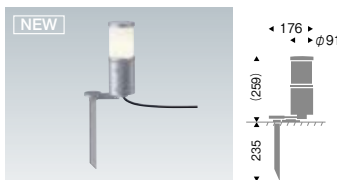

Fixture
ERL8048S
Pole <LED lamp sold separately>
L-223S
Weight: 2.7 kg

Fixture
ERL8049S
Pole <LED lamp sold separately>
L-223S
Weight: 2.7 kg

Fixture
ERL8050S
Pole <LED lamp sold separately>
L-223S
Weight: 2.8 kg

Fixture
ERL8048H
Pole <LED lamp sold separately>
L-223H
Weight: 2.7 kg

Fixture
ERL8048S
Pole <LED lamp sold separately>
L-222S
Weight: 2.0 kg

Fixture
ERL8049S
Pole <LED lamp sold separately>
L-222S
Weight: 2.0 kg

Fixture
ERL8050S
Pole <LED lamp sold separately>
L-222S
Weight: 2.1 kg

Fixture
ERL8048H
Pole <LED lamp sold separately>
L-222H
Weight: 2.0 kg

ERL8053S <LED lamp sold separately>

ERL8054S <LED lamp sold separately>