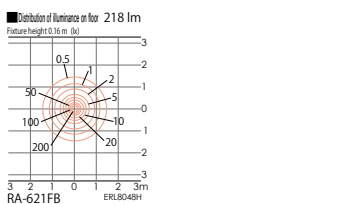

Product-specific LED lamp (LED Lamp Disc 45)

RA-620FB ¥4,500 (Diffusive light distribution 4000K 3.9W)

RA-621FB ¥4,500 (Diffusive light distribution 3000K 3.9W)

LED lamp (maintenance part, sold separately) ▶ **p.385**