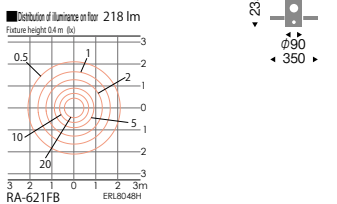

Fixture
ERL8048S
Pole <LED lamp sold separately>
L-223S
Weight: 2.7 kg

Fixture
ERL8049S
Pole <LED lamp sold separately>
L-223S
Weight: 2.7 kg

Fixture
ERL8050S
Pole <LED lamp sold separately>
L-223S
Weight: 2.8 kg

Fixture
ERL8048H
Pole <LED lamp sold separately>
L-223H
Weight: 2.7 kg

Fixture
ERL8048S
Pole <LED lamp sold separately>
L-222S
Weight: 2.0 kg

Fixture
ERL8049S
Pole <LED lamp sold separately>
L-222S
Weight: 2.0 kg

Fixture
ERL8050S
Pole <LED lamp sold separately>
L-222S
Weight: 2.1 kg

Fixture
ERL8048H
Pole <LED lamp sold separately>
L-222H
Weight: 2.0 kg

ERL8053S <LED lamp sold separately>

ERL8054S <LED lamp sold separately>