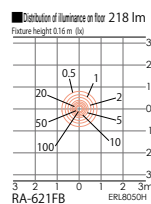

Fixture
ERL8049H
Pole <LED lamp sold separately>
L-223H
Weight: 2.7 kg

Fixture
ERL8050H
Pole <LED lamp sold separately>
L-223H
Weight: 2.8 kg

Fixture
ERL8049H
Pole <LED lamp sold separately>
L-222H
Weight: 2.0 kg

Fixture
ERL8050H
Pole <LED lamp sold separately>
L-222H
Weight: 2.1 kg

ERL8054H <LED lamp sold separately>
Weight: 1.6kg
Cabletyre cable with U cap (5m)
Grounding work required.

ERL8055H <LED lamp sold separately>
Weight: 1.7kg
Cabletyre cable with U cap (5m)
Grounding work required.