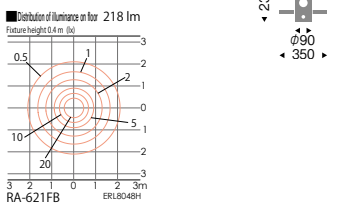

Fixture
ERL8048S
Pole <LED lamp sold separately>
L-223S
Weight: 2.7 kg

Fixture
ERL8049S
Pole <LED lamp sold separately>
L-223S
Weight: 2.7 kg

Fixture
ERL8050S
Pole <LED lamp sold separately>
L-223S
Weight: 2.8 kg

Fixture
ERL8048H
Pole <LED lamp sold separately>
L-223H
Weight: 2.7 kg

Fixture
ERL8048S
Pole <LED lamp sold separately>
L-222S
Weight: 2.0 kg

Fixture
ERL8049S
Pole <LED lamp sold separately>
L-222S
Weight: 2.0 kg

Fixture
ERL8050S
Pole <LED lamp sold separately>
L-222S
Weight: 2.1 kg

Fixture
ERL8048H
Pole <LED lamp sold separately>
L-222H
Weight: 2.0 kg

ERL8053S <LED lamp sold separately>

ERL8054S <LED lamp sold separately>