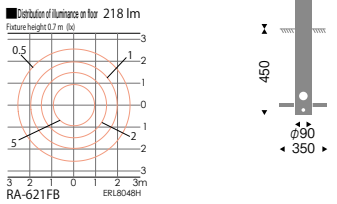

Fixture
ERL8048S
Pole <LED lamp sold separately>
L-223S
Weight: 2.7 kg

Fixture
ERL8049S
Pole <LED lamp sold separately>
L-223S
Weight: 2.7 kg

Fixture
ERL8050S
Pole <LED lamp sold separately>
L-223S
Weight: 2.8 kg

Fixture
ERL8048H
Pole <LED lamp sold separately>
L-223H
Weight: 2.7 kg

Fixture
ERL8048S
Pole <LED lamp sold separately>
L-222S
Weight: 2.0 kg

Fixture
ERL8049S
Pole <LED lamp sold separately>
L-222S
Weight: 2.0 kg