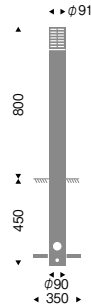

LED Lamp Disc 45x1 GU10 Lamp sold separately
Power consumption: 3.9W

LED Lamp Disc 45x1 GU10 Lamp sold separately
Power consumption: 3.9W

LED Lamp Disc 45x1 GU10 Lamp sold separately
Power consumption: 3.9W

LED Lamp Disc 45x1 GU10 Lamp sold separately
Power consumption: 3.9W

Metallic Finish (silver metallic)
Aluminium tube, die-cast aluminium
Opal frosted glass
Rain-resistant
Non-dimmable

Metallic Finish (silver metallic)
Aluminium tube, die-cast aluminium
Opal frosted glass
Rain-resistant
Non-dimmable

Fixture
ERL8048H
Pole <LED lamp sold separately>
L-223H
Weight: 2.7 kg

Fixture
ERL8048S
Pole <LED lamp sold separately>
L-222S
Weight: 2.0 kg

Fixture
ERL8049S
Pole <LED lamp sold separately>
L-222S
Weight: 2.0 kg

Fixture
ERL8049H
Pole <LED lamp sold separately>
L-223H
Weight: 2.7 kg

Fixture
ERL8050H
Pole <LED lamp sold separately>
L-223H
Weight: 2.8 kg

Fixture
ERL8049H
Pole <LED lamp sold separately>
L-222H
Weight: 2.0 kg