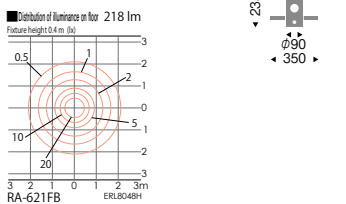

Fixture
ERL8048S
Pole <LED lamp sold separately>
L-223S
Weight: 2.7 kg

Fixture
ERL8049S
Pole <LED lamp sold separately>
L-223S
Weight: 2.7 kg

Fixture
ERL8050S
Pole <LED lamp sold separately>
L-223S
Weight: 2.8 kg

Fixture
ERL8048H
Pole <LED lamp sold separately>
L-223H
Weight: 2.7 kg

Fixture
ERL8048S
Pole <LED lamp sold separately>
L-222S
Weight: 2.0 kg

Fixture
ERL8049S
Pole <LED lamp sold separately>
L-222S
Weight: 2.0 kg

Fixture
ERL8050S
Pole <LED lamp sold separately>
L-222S
Weight: 2.1 kg

Fixture
ERL8048H
Pole <LED lamp sold separately>
L-222H
Weight: 2.0 kg

ERL8053S <LED lamp sold separately>

ERL8054S <LED lamp sold separately>