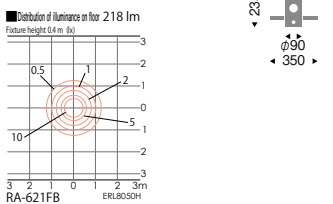

Fixture
ERL8048S
Pole <LED lamp sold separately>
L-223S
Weight: 2.7 kg

Fixture
ERL8049S
Pole <LED lamp sold separately>
L-223S
Weight: 2.7 kg

Fixture
ERL8050S
Pole <LED lamp sold separately>
L-223S
Weight: 2.8 kg

Fixture
ERL8048H
Pole <LED lamp sold separately>
L-223H
Weight: 2.7 kg

Fixture
ERL8048S
Pole <LED lamp sold separately>
L-222S
Weight: 2.0 kg

Fixture
ERL8049S
Pole <LED lamp sold separately>
L-222S
Weight: 2.0 kg

Fixture
ERL8050S
Pole <LED lamp sold separately>
L-222S
Weight: 2.1 kg

Fixture
ERL8048H
Pole <LED lamp sold separately>
L-222H
Weight: 2.0 kg

ERL8053S <LED lamp sold separately>

ERL8054S <LED lamp sold separately>