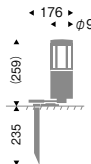

Fixture
ERL8049H
Pole <LED lamp sold separately>
L-223H
Weight: 2.7 kg

Fixture
ERL8050H
Pole <LED lamp sold separately>
L-223H
Weight: 2.8 kg

Fixture
ERL8049H
Pole <LED lamp sold separately>
L-222H
Weight: 2.0 kg

Fixture
ERL8050H
Pole <LED lamp sold separately>
L-222H
Weight: 2.1 kg

ERL8054H <LED lamp sold separately>
Weight: 1.6kg
Cabletyre cable with U cap (5m)
Grounding work required.

ERL8055H <LED lamp sold separately>
Weight: 1.7kg
Cabletyre cable with U cap (5m)
Grounding work required.