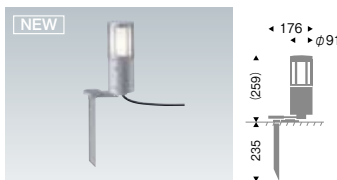

LED Lamp Disc 45x1 GU10 Lamp sold separately
Power consumption: 3.9W

Metallic Finish (silver metallic)
Aluminium tube, die-cast aluminium
Opal frosted glass
Rain-resistant
Non-dimmable

Metallic Finish (silver metallic)
Aluminium tube, die-cast aluminium
Opal frosted glass
Rain-resistant
Non-dimmable

Fixture
ERL8048S
Pole <LED lamp sold separately>
L-223S
Weight: 2.7 kg

Fixture
ERL8049S
Pole <LED lamp sold separately>
L-223S
Weight: 2.7 kg

Fixture
ERL8050S
Pole <LED lamp sold separately>
L-223S
Weight: 2.8 kg

Fixture
ERL8048H
Pole <LED lamp sold separately>
L-223H
Weight: 2.7 kg

Fixture
ERL8048S
Pole <LED lamp sold separately>
L-222S
Weight: 2.0 kg

Fixture
ERL8049S
Pole <LED lamp sold separately>
L-222S
Weight: 2.0 kg

Fixture
ERL8050S
Pole <LED lamp sold separately>
L-222S
Weight: 2.1 kg

Fixture
ERL8048H
Pole <LED lamp sold separately>
L-222H
Weight: 2.0 kg

ERL8053S <LED lamp sold separately>

ERL8054S <LED lamp sold separately>