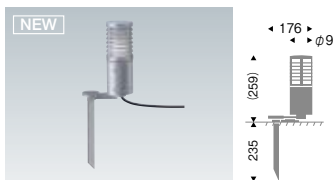

LED Lamp Disc 45x1 GU10 Lamp sold separately
Power consumption: 3.9W

Metallic Finish (silver metallic)
Aluminium tube, die-cast aluminium
Opal frosted glass
Rain-resistant
Non-dimmable

Metallic Finish (silver metallic)
Aluminium tube, die-cast aluminium
Opal frosted glass
Rain-resistant
Non-dimmable

Fixture
ERL8048S
Pole <LED lamp sold separately>
L-223S
Weight: 2.7 kg

Fixture
ERL8049S
Pole <LED lamp sold separately>
L-223S
Weight: 2.7 kg

Fixture
ERL8050S
Pole <LED lamp sold separately>
L-223S
Weight: 2.8 kg

Fixture
ERL8048H
Pole <LED lamp sold separately>
L-223H
Weight: 2.7 kg

Fixture
ERL8048S
Pole <LED lamp sold separately>
L-222S
Weight: 2.0 kg

Fixture
ERL8049S
Pole <LED lamp sold separately>
L-222S
Weight: 2.0 kg

Fixture
ERL8050S
Pole <LED lamp sold separately>
L-222S
Weight: 2.1 kg

Fixture
ERL8048H
Pole <LED lamp sold separately>
L-222H
Weight: 2.0 kg

ERL8053S <LED lamp sold separately>

ERL8054S <LED lamp sold separately>