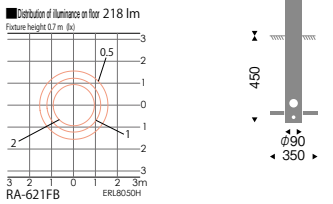

Fixture
ERL8048S
Pole <LED lamp sold separately>
L-223S
Weight: 2.7 kg

Fixture
ERL8049S
Pole <LED lamp sold separately>
L-223S
Weight: 2.7 kg

Fixture
ERL8050S
Pole <LED lamp sold separately>
L-223S
Weight: 2.8 kg

Fixture
ERL8048H
Pole <LED lamp sold separately>
L-223H
Weight: 2.7 kg

Fixture
ERL8048S
Pole <LED lamp sold separately>
L-222S
Weight: 2.0 kg

Fixture
ERL8049S
Pole <LED lamp sold separately>
L-222S
Weight: 2.0 kg