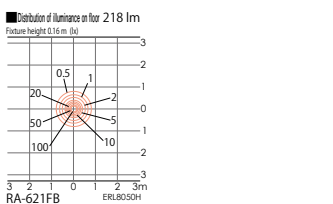

Product-specific LED lamp (LED Lamp Disc 45)

RA-620FB ¥4,500 (Diffusive light distribution 4000K 3.9W)

RA-621FB ¥4,500 (Diffusive light distribution 3000K 3.9W)

LED lamp (maintenance part, sold separately) ▶ **p.385**