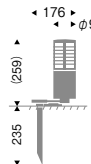

Fixture
ERL8049H
Pole <LED lamp sold separately>
L-223H
Weight: 2.7 kg

Fixture
ERL8050H
Pole <LED lamp sold separately>
L-223H
Weight: 2.8 kg

Fixture
ERL8049H
Pole <LED lamp sold separately>
L-222H
Weight: 2.0 kg

Fixture
ERL8050H
Pole <LED lamp sold separately>
L-222H
Weight: 2.1 kg

ERL8054H <LED lamp sold separately>
Weight: 1.6kg
Cabletyre cable with U cap (5m)
Grounding work required.

ERL8055H <LED lamp sold separately>
Weight: 1.7kg
Cabletyre cable with U cap (5m)
Grounding work required.