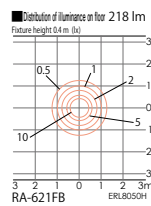

ERL8054H <LED lamp sold separately>
Weight: 1.6kg
Cabletyre cable with U cap (5m)
Grounding work required.

ERL8055H <LED lamp sold separately>
Weight: 1.7kg
Cabletyre cable with U cap (5m)
Grounding work required.